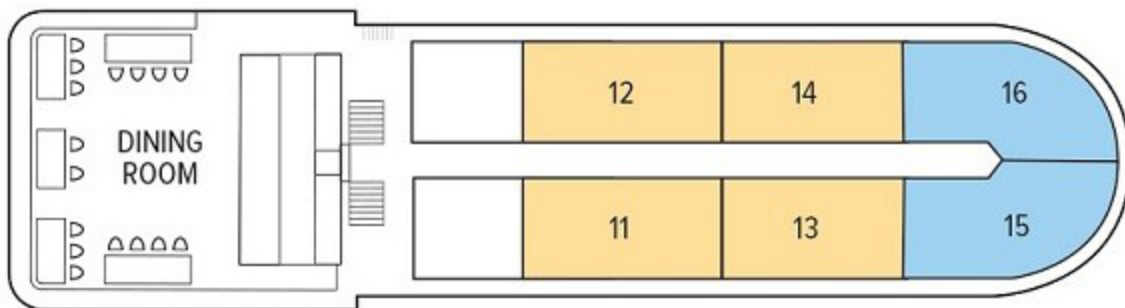

OBSERVATION DECK

Cabin Categories

Category color key

SU Suite

MS Master Suite

UPPER DECK

MAIN DECK